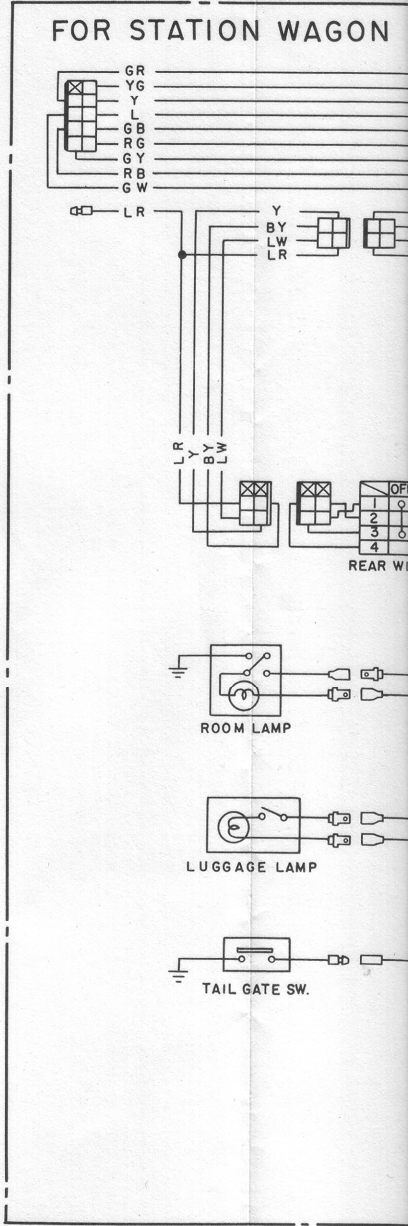

WIRING DIAG

WIRING DIAGRAM

(A).....AUTOMATIC TRANSMISSION
 (M).....MANUAL TRANSMISSION

COLOR CODE	
B	BLACK
W	WHITE
R	RED
Y	YELLOW
G	GREEN
L	BLUE
Br	BROWN

N WAGON