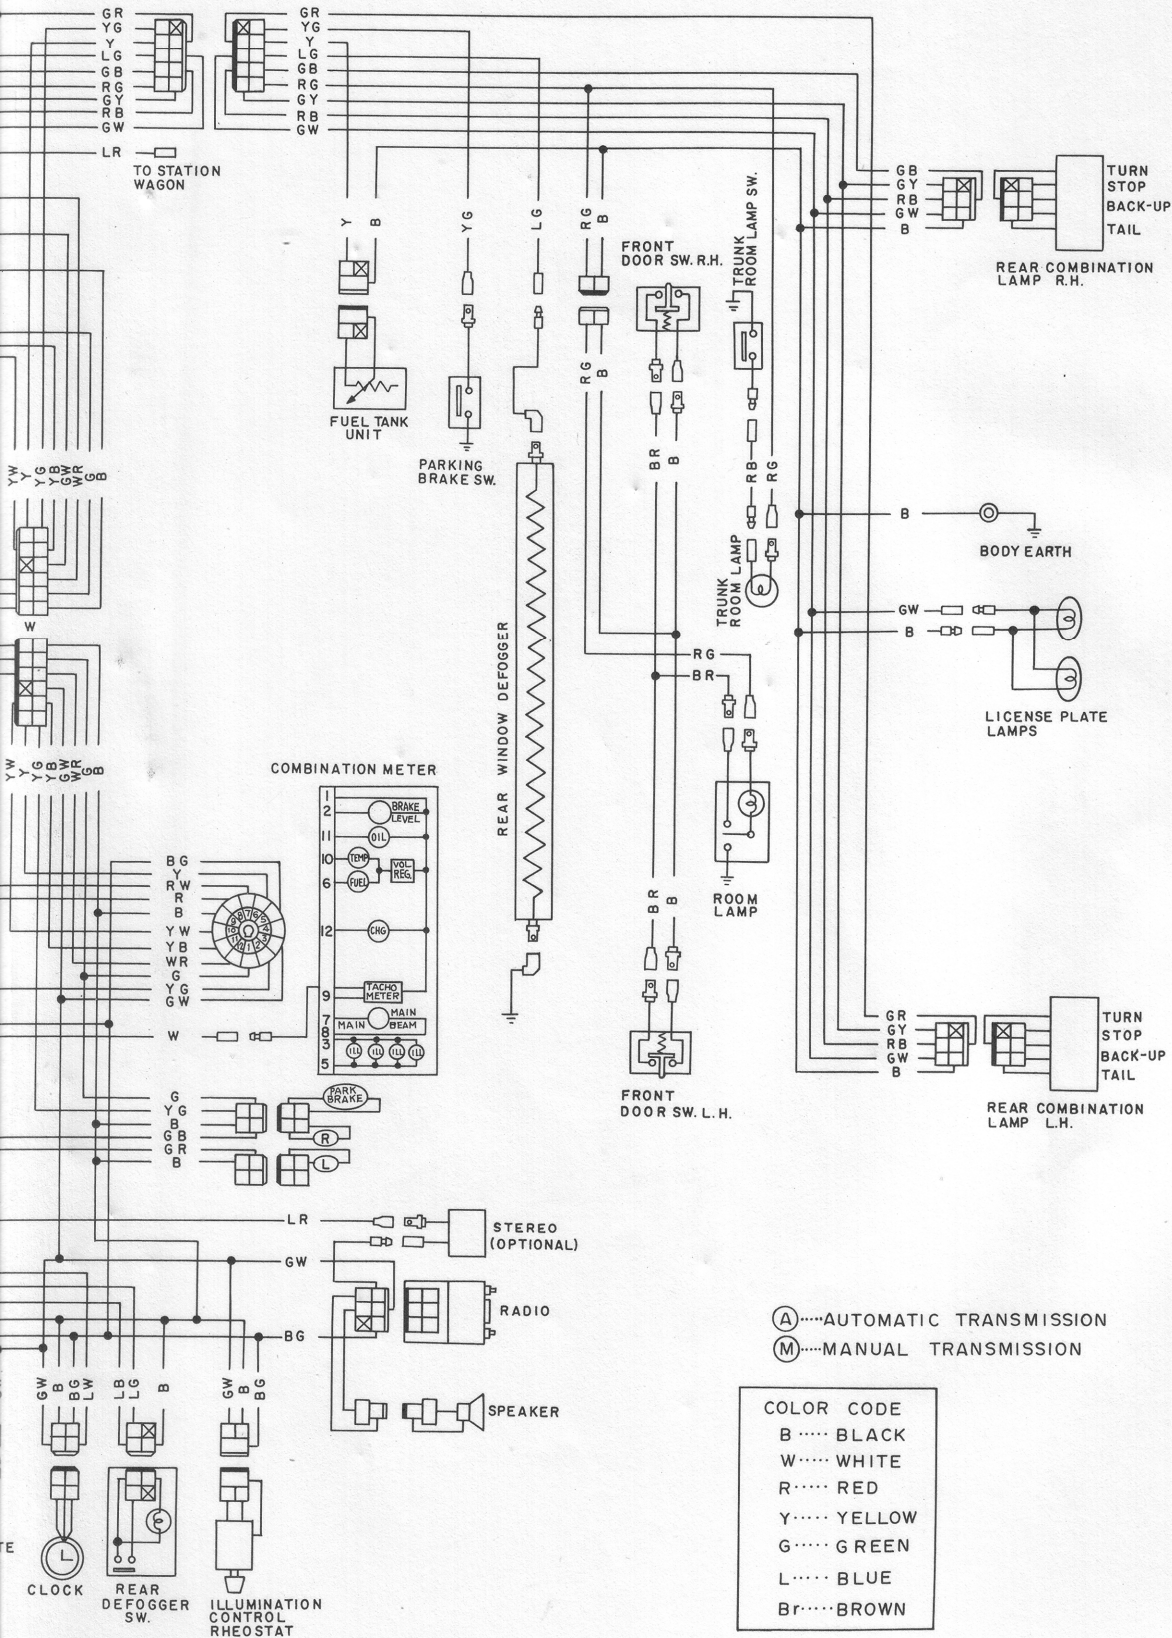

WIRING DIAG

WIRING DIAGRAM

(A).....AUTOMATIC TRANSMISSION
 (M).....MANUAL TRANSMISSION

COLOR CODE	
B	BLACK
W	WHITE
R	RED
Y	YELLOW
G	GREEN
L	BLUE
Br	BROWN

N WAGON